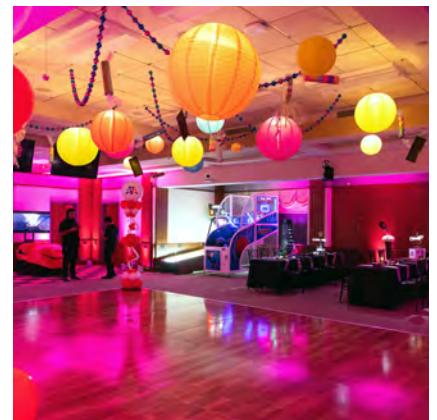

FOR PRICING, TOURS, AND BOOKING INFO, CONTACT EVENTS@JEWISHFEDHBG.ORG